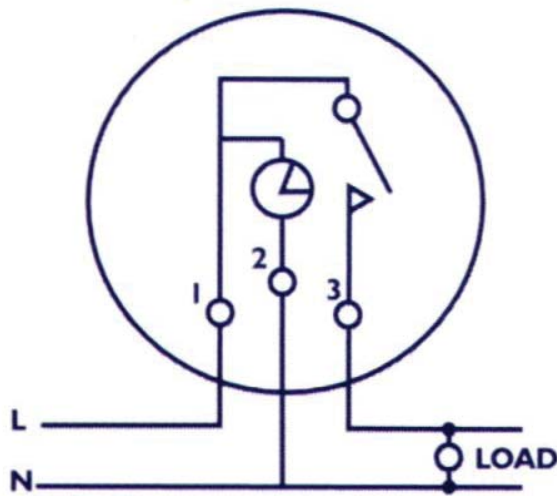

Product: S251.13

Because the times of SUNRISE and SUNSET vary with latitude, four standard dials are available for use in the UK, each corresponding to a geographical zone. (See diagram below).

Setting adjustments may be made to accommodate longitudinal variations.

Wiring Diagram